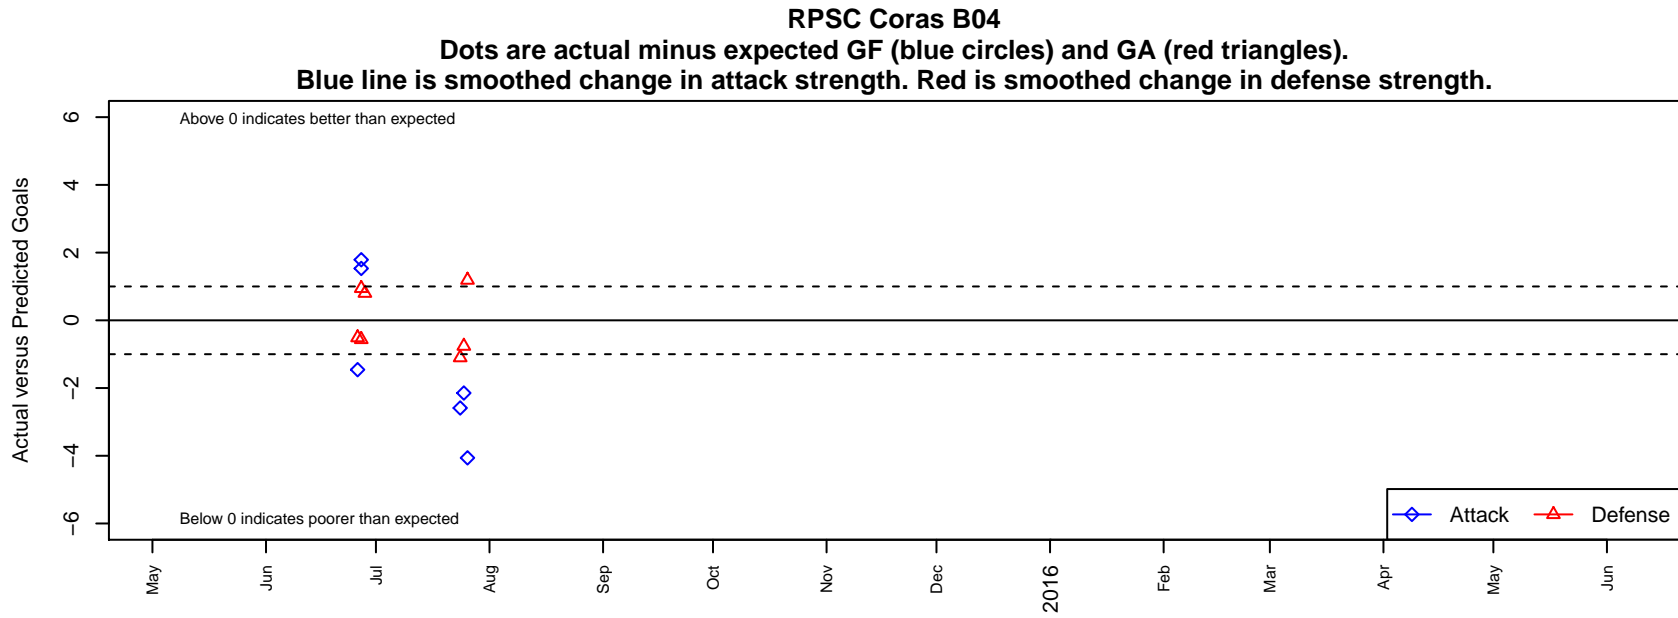

RPSC Coras B04

River Plate SC
NE Portland, OR
B04 total strength=650
attack=0.89 defense=0.4

alt names used:
RP Coras
RPSC Coras 04-05

Venues played:
2015 Clash At the Border Diamond/Platinum U
2015 Sounders FC Cup BU11 Gold